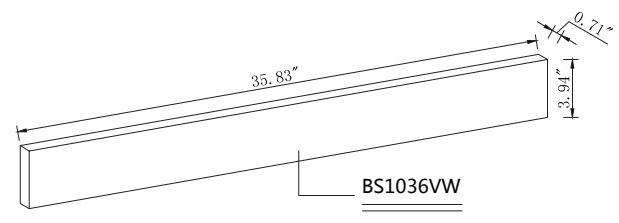

Top view

Back view

Side view

Front view

Drawer Interior Size

DWG. NO.:

MODEL NO.:

VF43536MWT\_BS

ALTERATIONS

1	
2	
3	
4	

FOR PROPOSAL ONLY ALL DIMENSIONS TO BE VERIFIED

SCALE:

DWG. BY:

CHECKED BY:

DATE:

PROJECT: