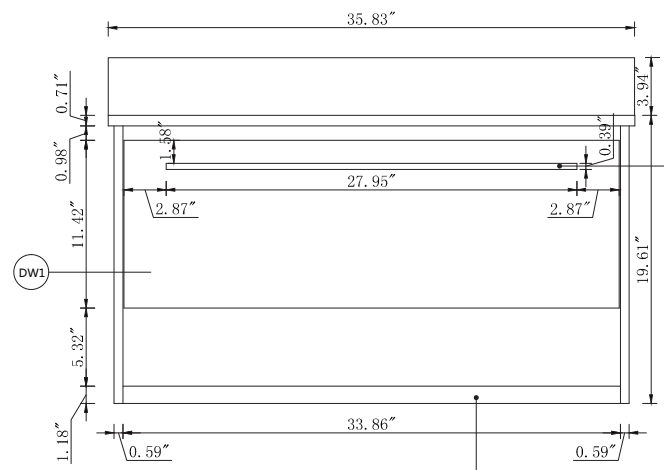

Top view

Back view

Side view

Front view

Drawer Interior Size

DWG. NO.:

MODEL NO.:

VF43536MWT\_BS

ALTERATIONS

1	
2	
3	
4	

FOR PROPOSAL ONLY ALL DIMENSIONS TO BE VERIFIED

SCALE:

DWG. BY:

CHECKED BY:

DATE:

PROJECT: