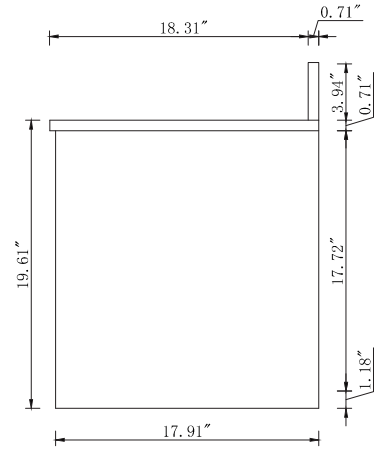

Top view

Back view

Side view

Front view

Drawer Interior Size

DWG. NO.:

MODEL NO.:

VF43536MWT\_BS

ALTERATIONS

1	
2	
3	
4	

FOR PROPOSAL ONLY ALL DIMENSIONS TO BE VERIFIED

SCALE:

DWG. BY:

CHECKED BY:

DATE:

PROJECT: