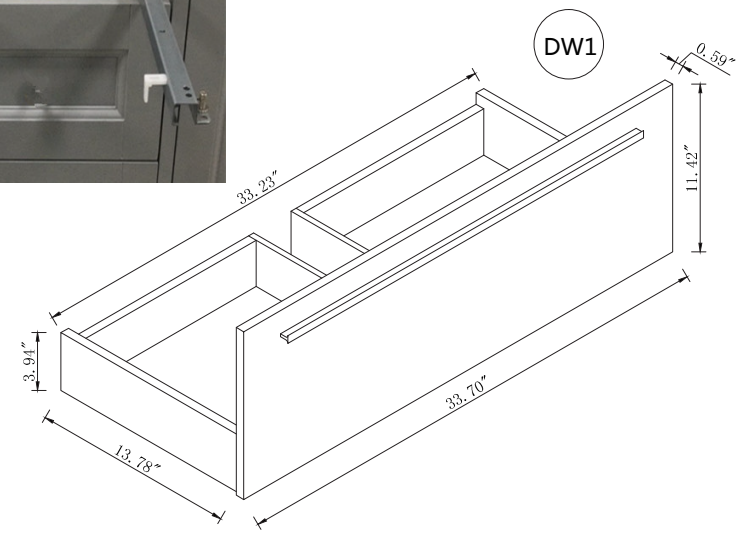

Top view

Back view

Side view

Front view

Drawer Interior Size

DWG. NO.:

MODEL NO.:

VF43536MWT\_BS

ALTERATIONS

1	
2	
3	
4	

FOR PROPOSAL ONLY ALL DIMENSIONS TO BE VERIFIED

SCALE:

DWG. BY:

CHECKED BY:

DATE:

PROJECT: