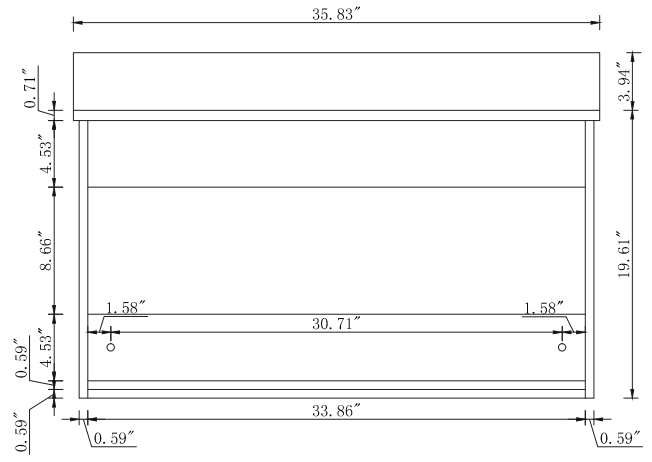

Top view

Back view

Side view

Front view

Drawer Interior Size

DWG. NO.:

MODEL NO.:

VF43536MWT\_BS

ALTERATIONS

1	
2	
3	
4	

FOR PROPOSAL ONLY ALL DIMENSIONS TO BE VERIFIED

SCALE:

DWG. BY:

CHECKED BY:

DATE:

PROJECT: